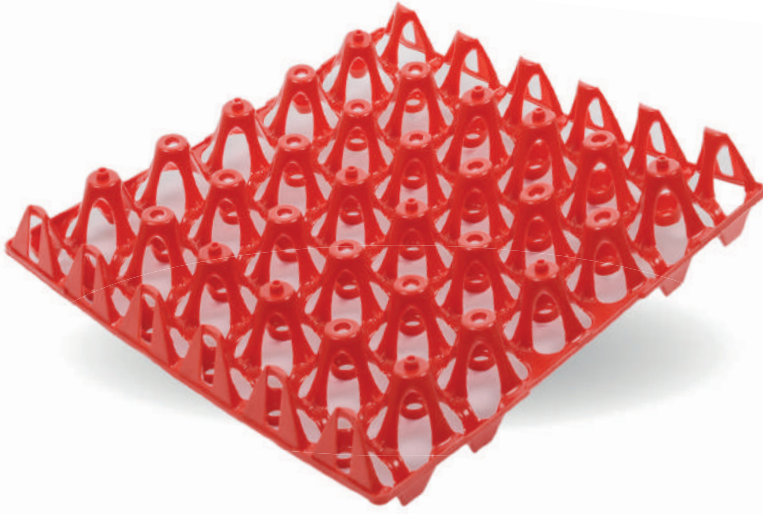

PLASTIC EGG TRAY JUMBO

طبق بيض جامبو

5X6 JUMBO • Cod. 0410007.03

Outside dimensions: 30x30x h.5,5 cm

Capacity: 30 eggs (65/70 g)

Weight: 0,145 kg

Shipping capacity: 55.000 pieces per 20 ft cnt

الابعاد : $30 \times 30 \times 5.5$ سم

السعة : 30 بيضه (70/65 جم)

الوزن : 0,145 كجم

سعة الشحن : 55000 طبق / كونتينر 20 قدم